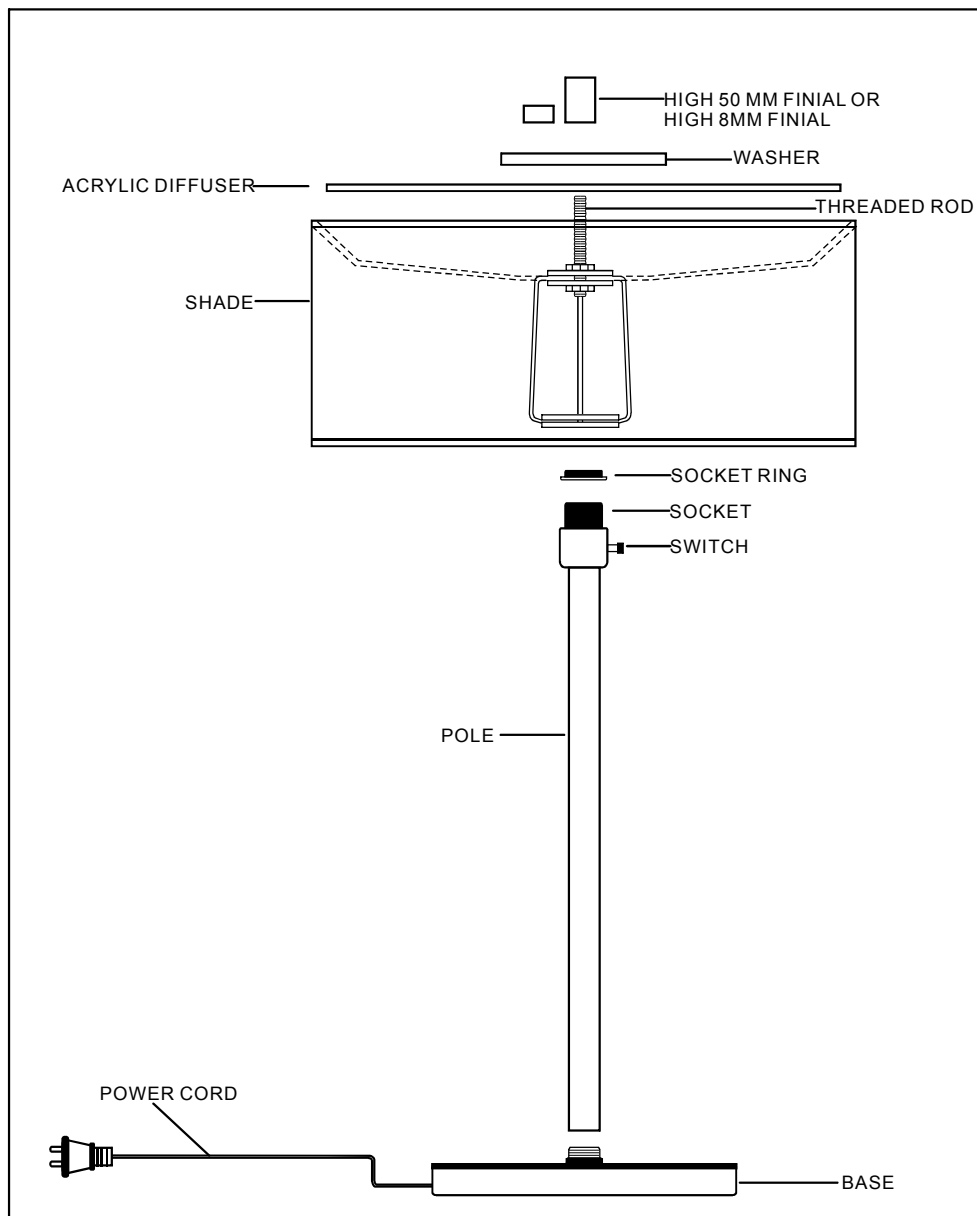

MODEL NO: PTL024 SERIES
TABLE LAMP
(NO BULBS INCLUDED)

INSTALLATION:

Imported by: Yosemite Home Decor. Address: 4250 West Shaw Avenue Fresno, CA 93722
Telephone: 1-800-305-9872 Fax: 559-276-8738

NUMÉRO DE MODÈLE: **SÉRIE PTL024**
LAMPE DE TABLE
(PAS AMPOULES)

INSTALLATION: