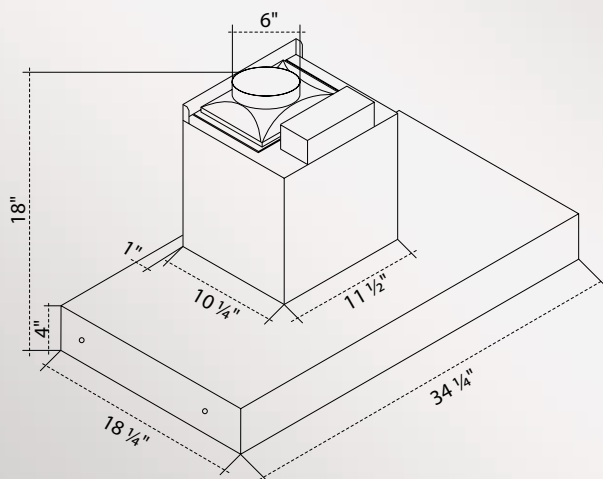

### Dimensions:

- Recommended mounting distance above cooking surface: 30"